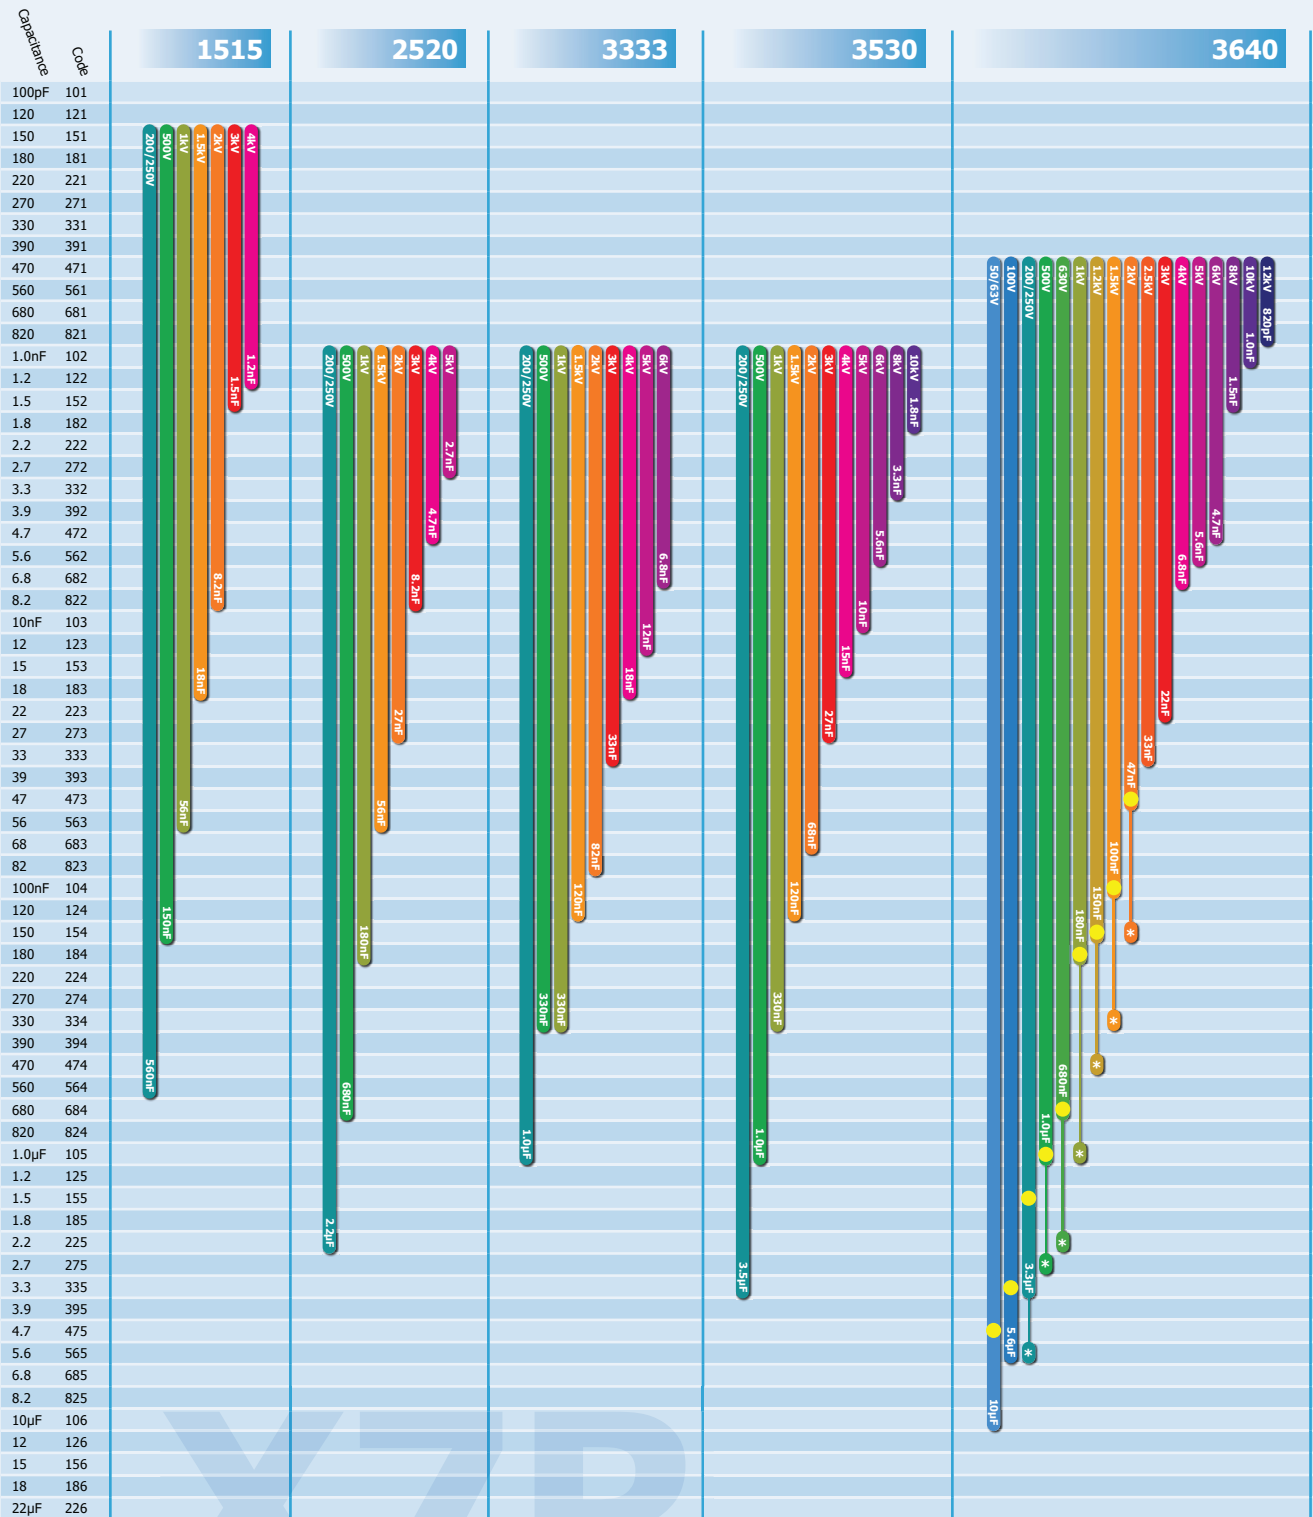

# Other Popular Sizes - MLC chip range - X7R

\* StackiCap™ high capacitance versions available from the StackiCap™ range - see page 62 for details.

● = AEC-Q200 approved parts - maximum values.